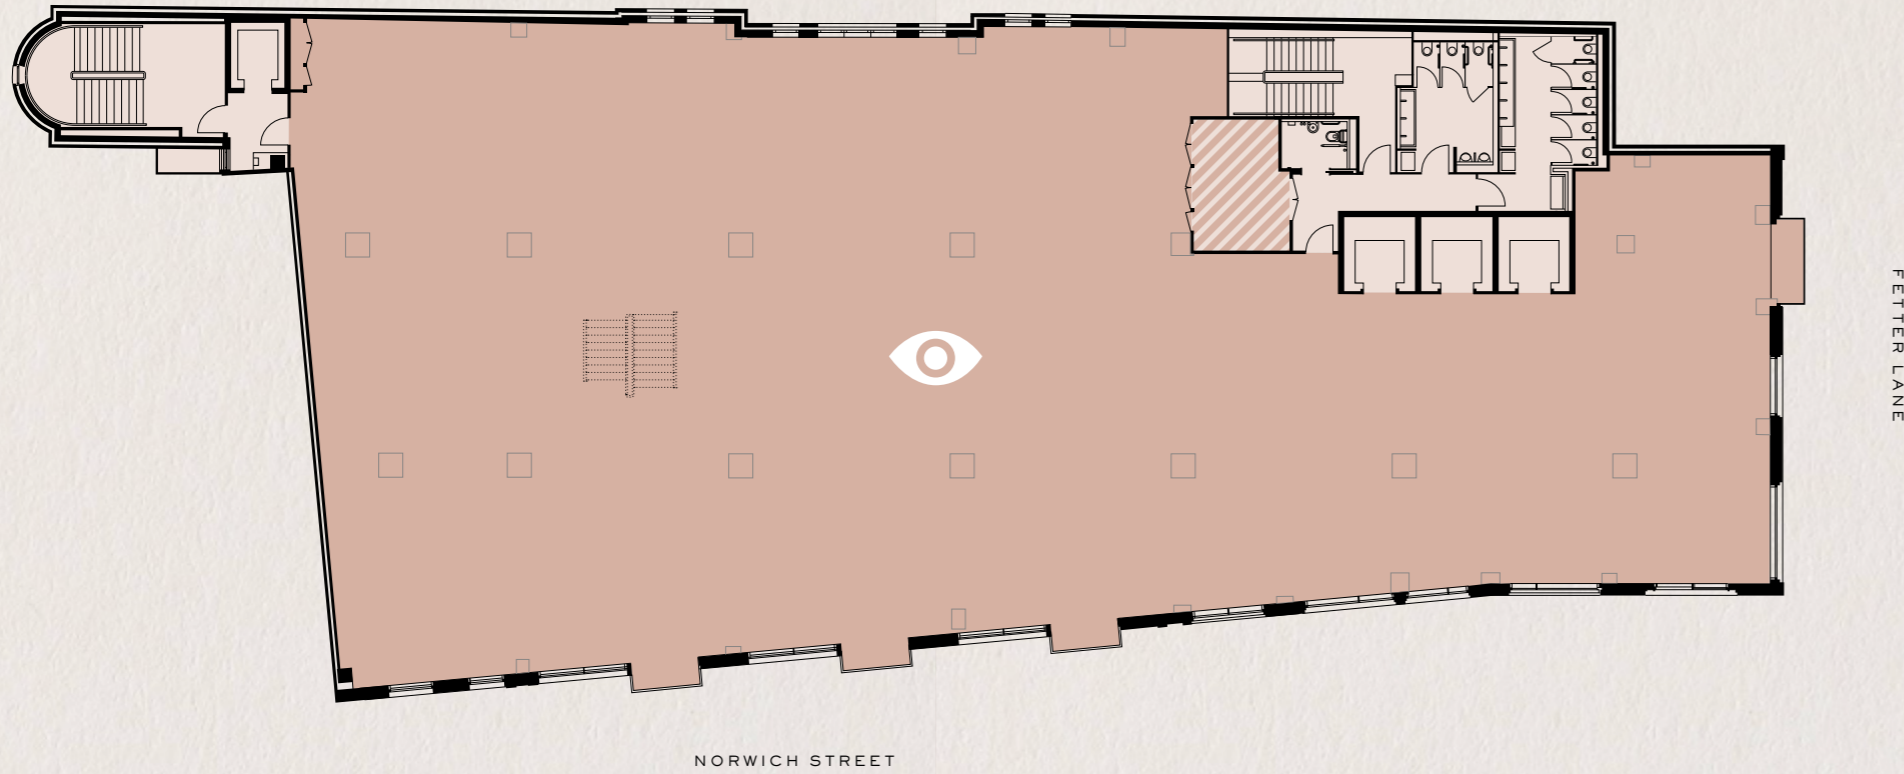

# BUREAU

01 Floor size: 9,405 sq ft

02 Indicative break space

FLOOR TWO

Office

9,405 sq ft

- Office
- Common Parts
- ▨ Service Riser
- ⊙ Indicative location of staircase

OPEN SPACE CORPORATE

MEETING ROOMS		PERSON	
8 person meeting room	1	1x1 person office	1
12 person meeting room	1	Open workspace	92
16 person meeting room	2	Total	93
		Density	1:10