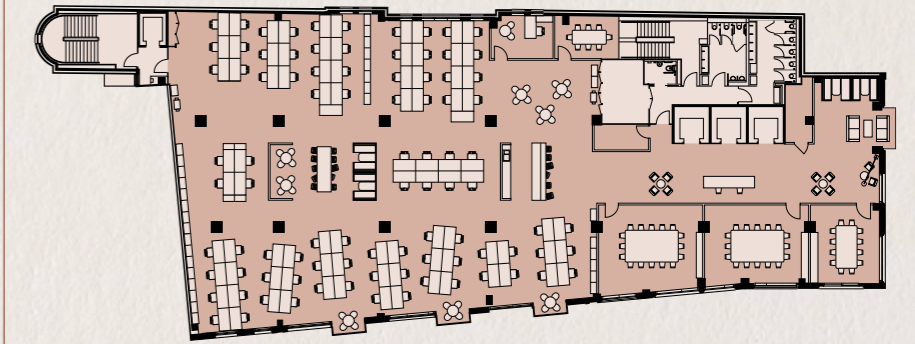

# BUREAU

01 Floor size: 9,405 sq ft

02 Indicative break space

FLOOR TWO

Office

9,405 sq ft

- Office
- Common Parts
- ▨ Service Riser
- ⊙ Indicative location of staircase

OPEN SPACE CORPORATE

MEETING ROOMS		PERSON	
8 person meeting room	1	1x1 person office	1
12 person meeting room	1	Open workspace	92
16 person meeting room	2	Total	93
		Density	1:10