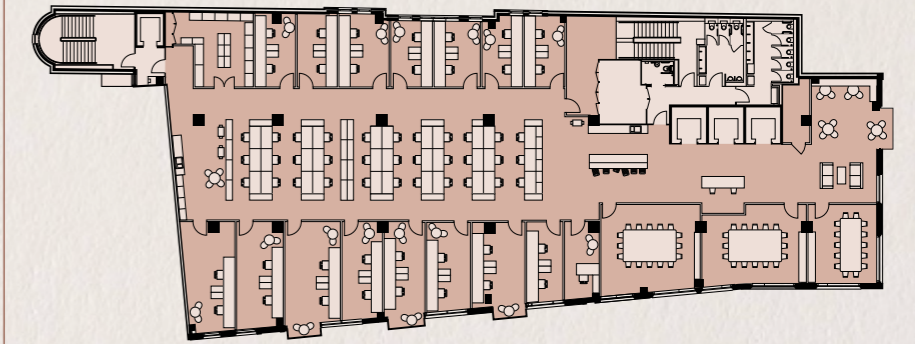

01 Floor size: 9,430 sq ft

02 Indicative meeting space

BUREAU

FLOOR THREE

Multiple choice

The third floor faces South × South East 160°. This is more directly towards which other major city?
a) Paris. b) Berlin. c) New York.

At 9,430 sq ft, the third is the biggest floor plate at Bureau. If the average overhead ceiling height is an exceptional 2.8m, what is the overall volume of space on the third?

The third floor is over 50m above sea level. This is because London is; a) Zero metres or b) 35m above sea level.

Answers: 1. a) Paris. 2. 2430m3 3. b) 35m

FLOOR THREE

BUREAU

FLOOR THREE

Office

9,430 sq ft

- Office
- Common Parts
- Service Riser
- Indicative location of staircase

LEGAL AND PROFESSIONAL SERVICES

MEETING ROOMS		PERSON	
14 person meeting room	1	1x1 person office	1
16 person meeting room	2	15x2 person office	30
		Open workspace	35
		Total	66
		Density	1:13