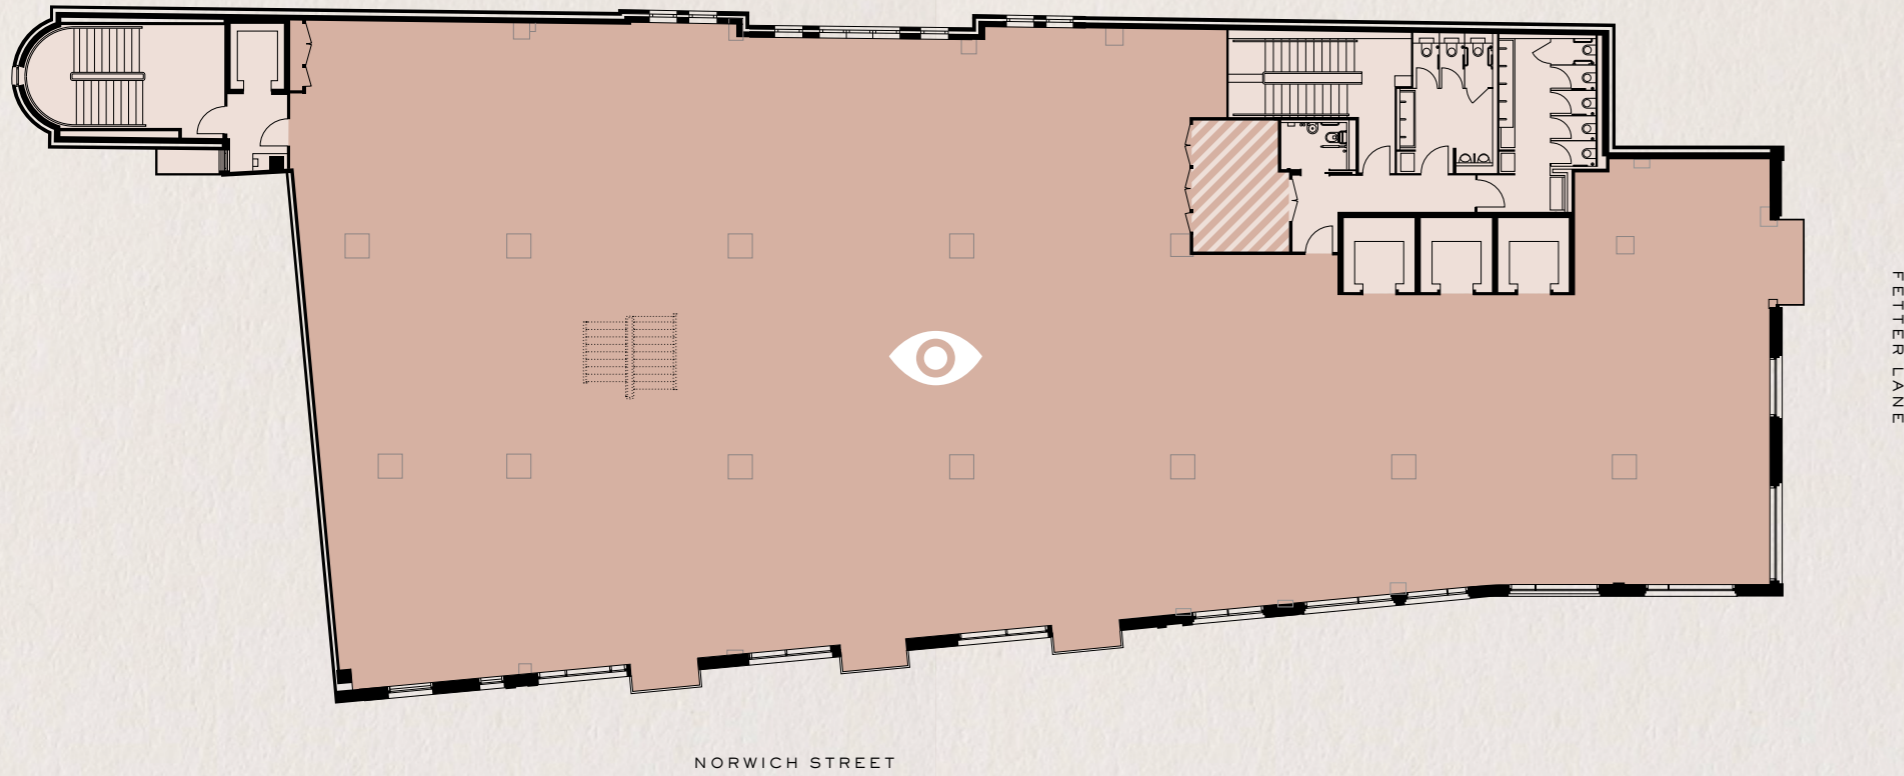

At 9,430 sq ft, the third is the biggest floor plate at Bureau. If the average overhead ceiling height is an exceptional 2.8m, what is the overall volume of space on the third?

The third floor is over 50m above sea level. This is because London is; a) Zero metres or b) 35m above sea level.

Answers: 1. a) Paris. 2. 2430m3 3. b) 35m

FLOOR THREE

BUREAU

FLOOR THREE

Office

9,430 sq ft

- Office
- Common Parts
- Service Riser
- Indicative location of staircase

LEGAL AND PROFESSIONAL SERVICES

MEETING ROOMS		PERSON	
14 person meeting room	1	1x1 person office	1
16 person meeting room	2	15x2 person office	30
		Open workspace	35
		Total	66
		Density	1:13